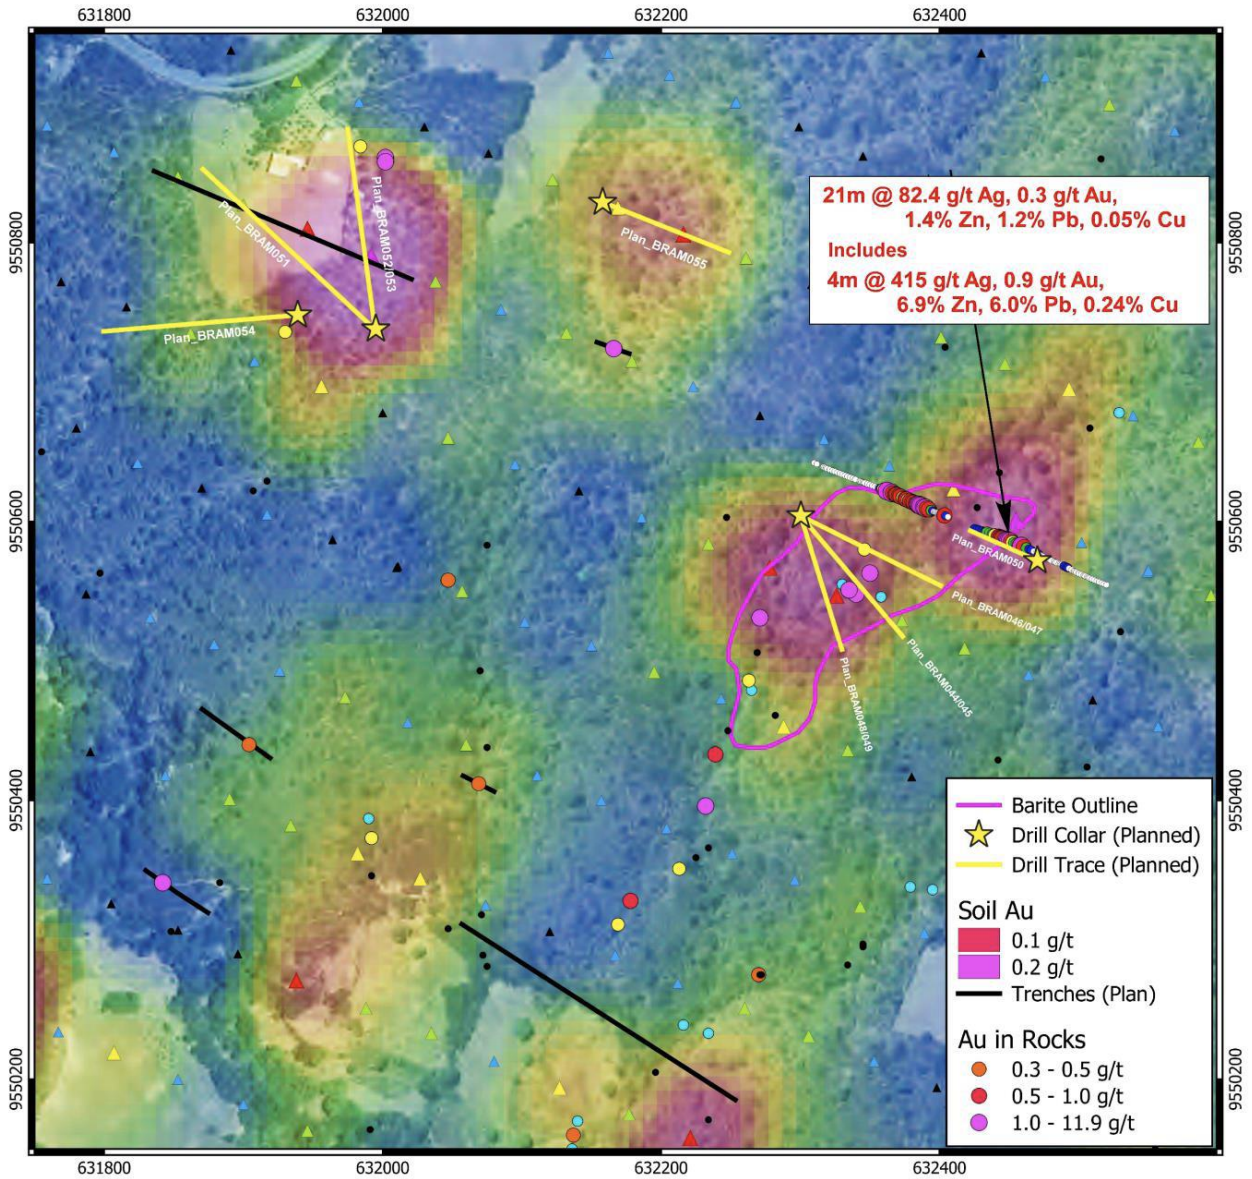

**Figure 1:** Bramaderos concession showing grid soil sampling areas in yellow dots to be followed up during 2020. The exploration team are currently working at Espiritu and E1.

**Figure 2:** Espiritu target area showing current and planned trench locations, gold in rock chip samples and drill hole options. The background image is gold-in-soil sample results.