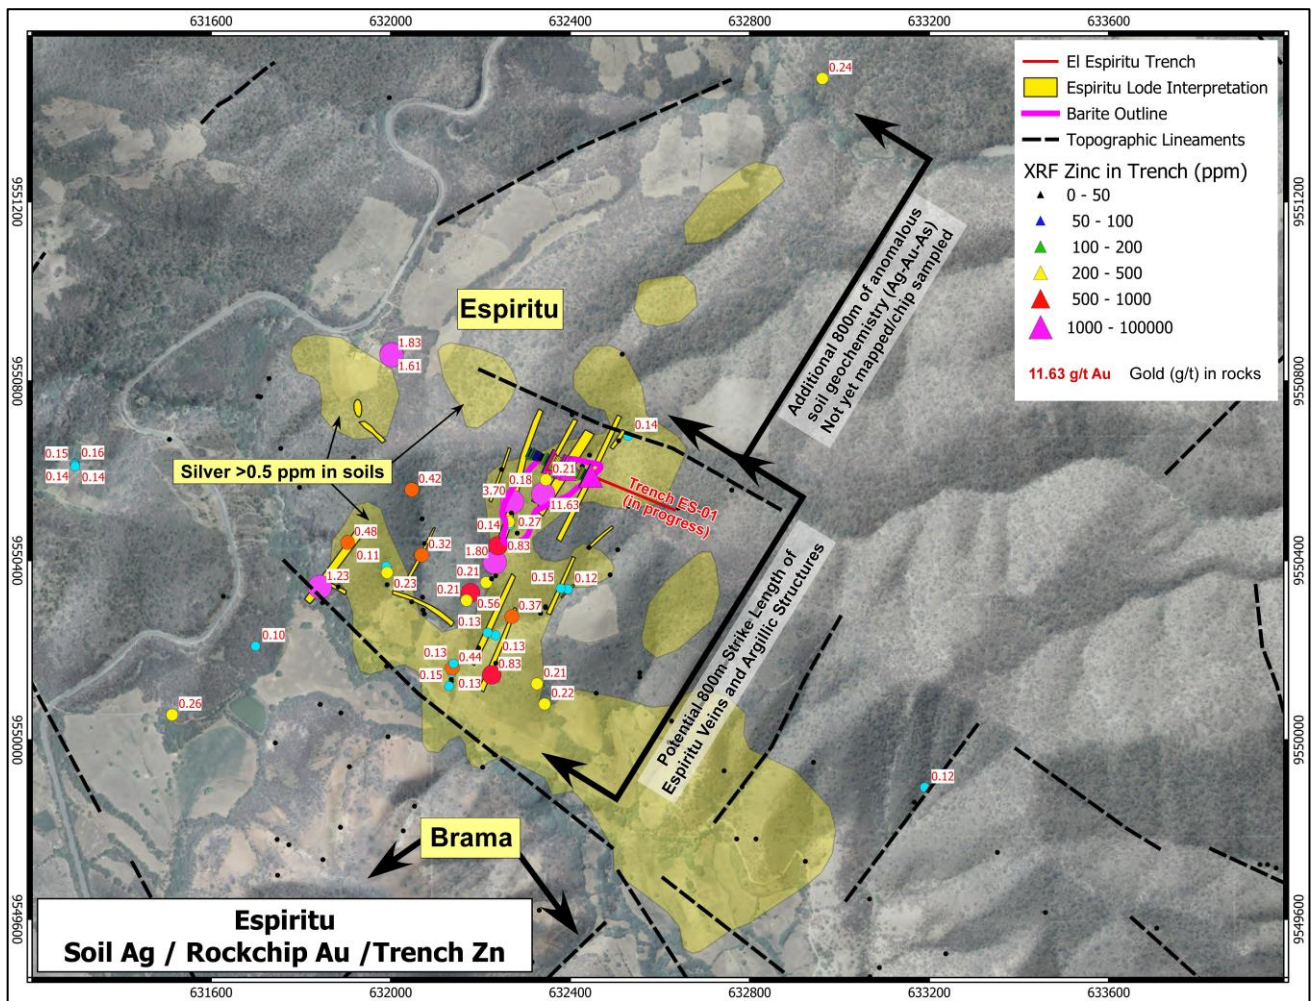

Figure 1: Location of the Espiritu target within the Bramaderos Project.

Figure 2: Espiritu target showing sampling to date, location of trench in progress and potential scale of the target area to be tested with drilling.

Figure 3: broader view of the Espiritu target showing potential strike extent to 1,600m.