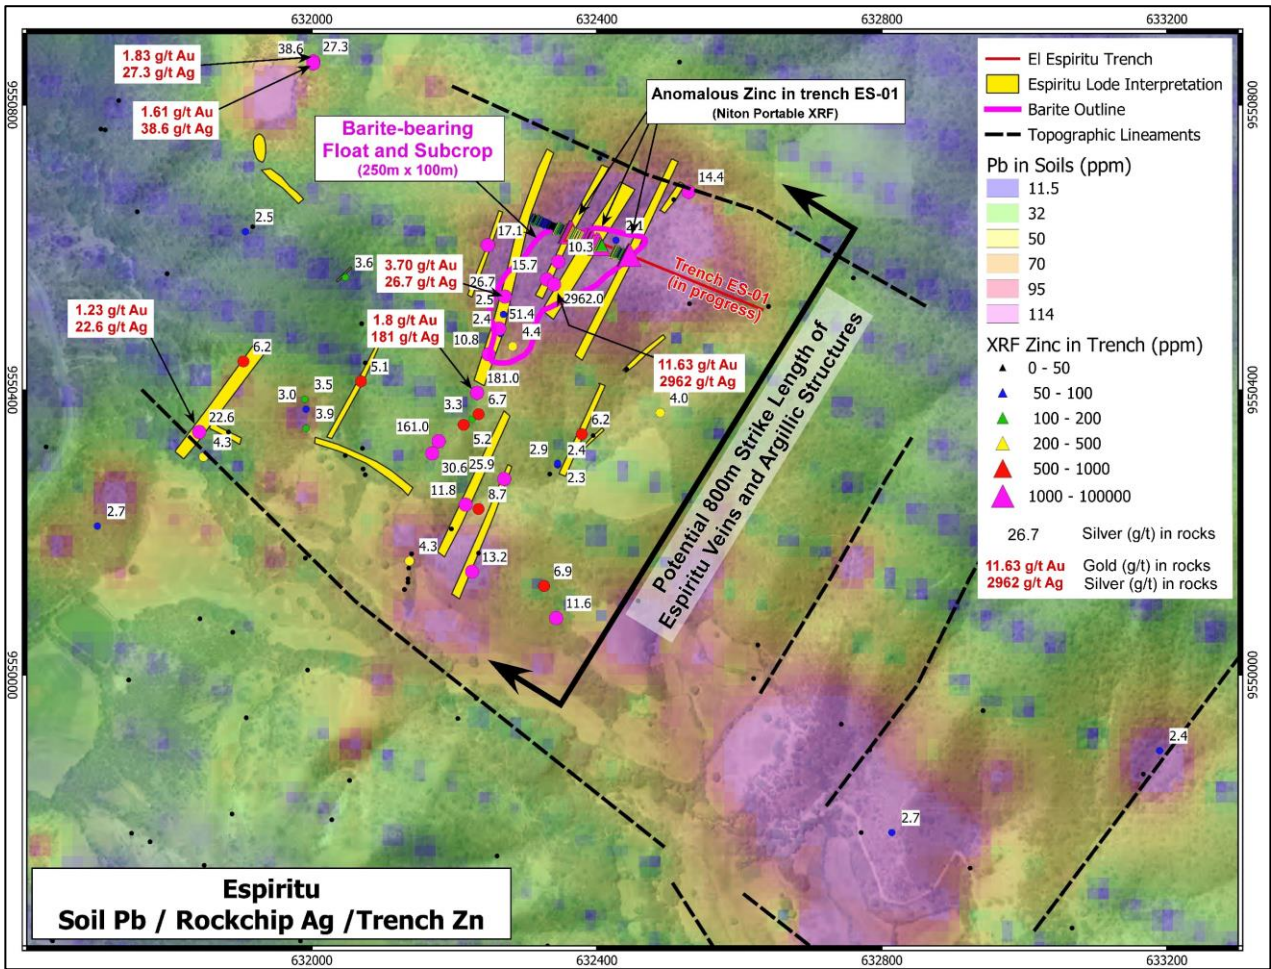

Figure 1: Location of the Espiritu target within the Bramaderos Project.

Figure 2: Espiritu target showing sampling to date, location of trench in progress and potential scale of the target area to be tested with drilling.

Figure 3: broader view of the Espiritu target showing potential strike extent to 1,600m.